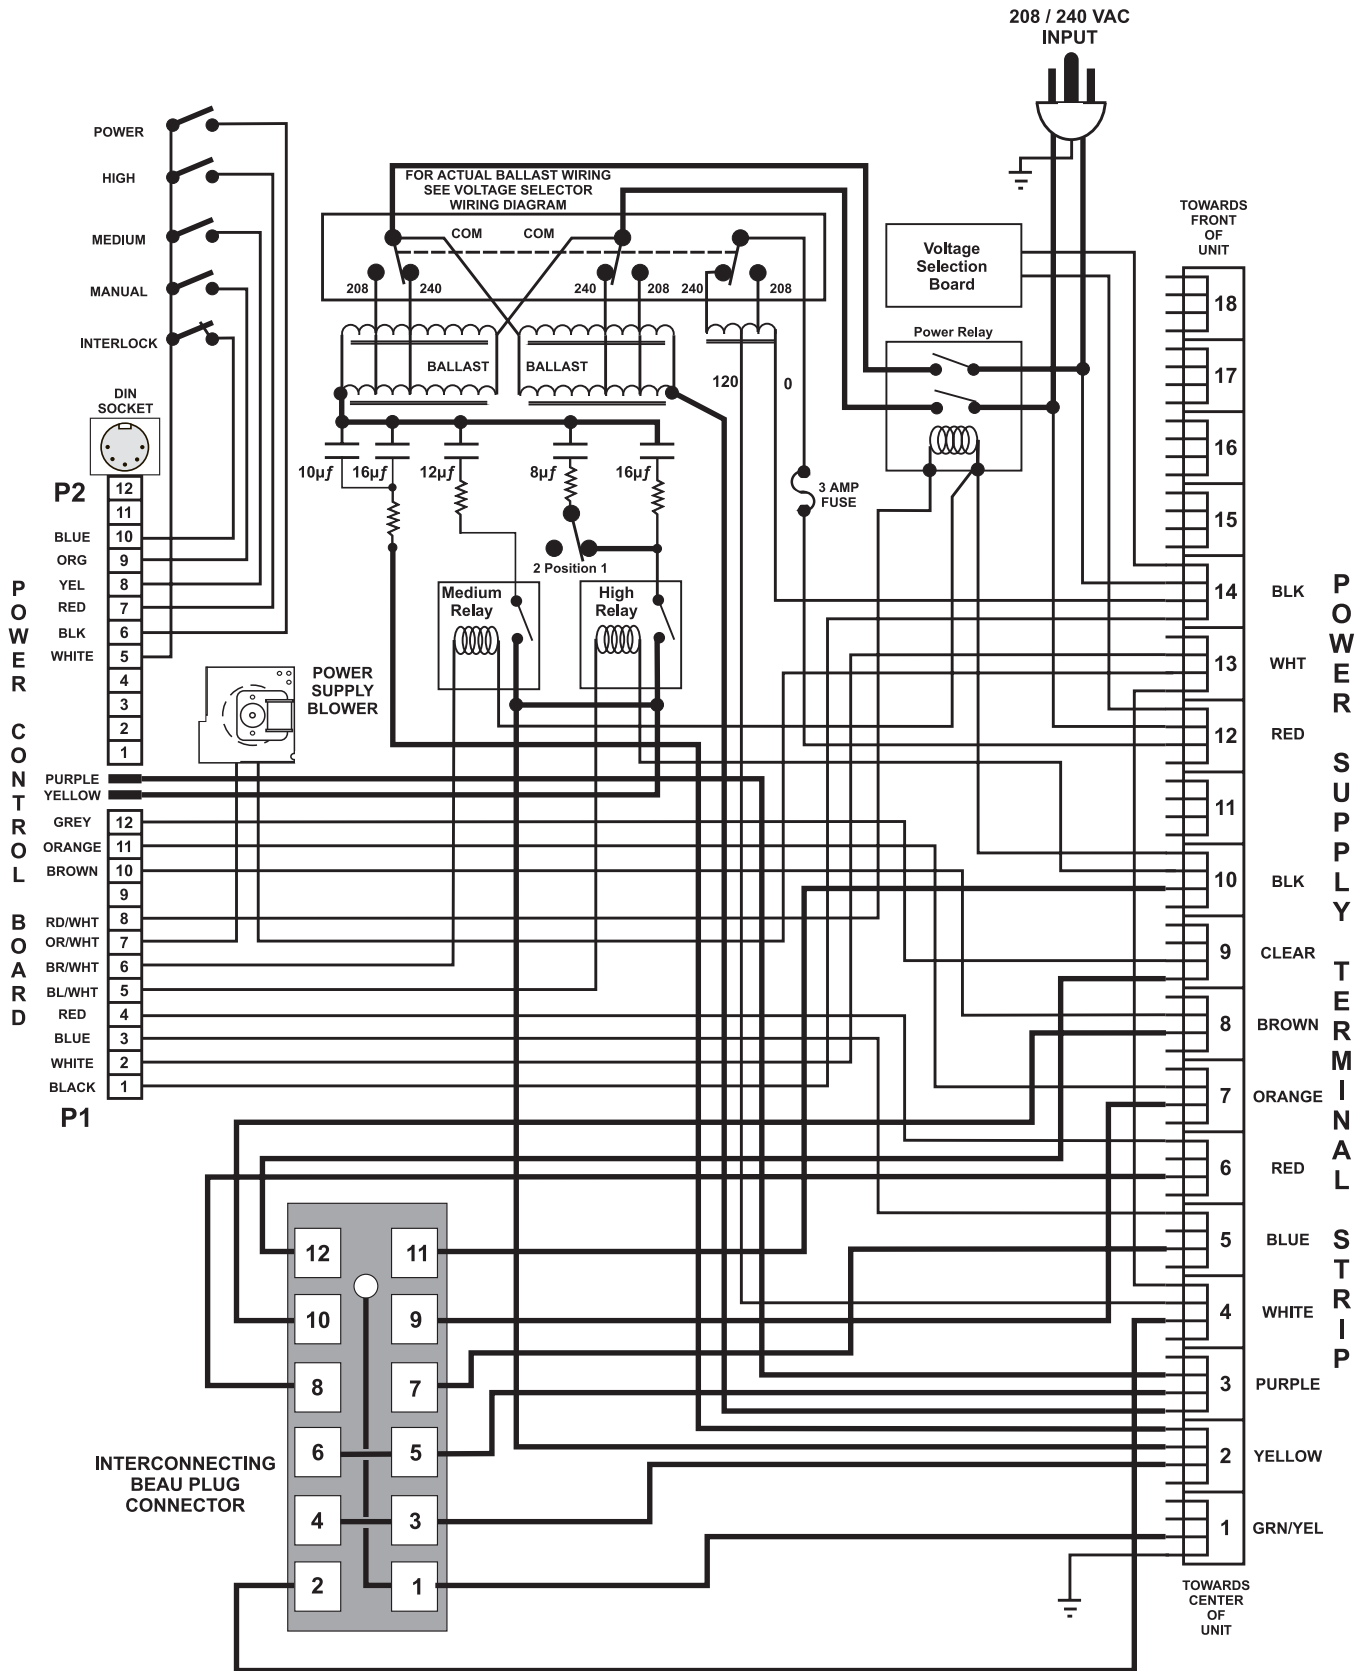

# AL83 POWER SUPPLY

# AL83 LAMP HEAD

# AL83 CAPACITOR ASSEMBLY WIRING

# AL83 VOLTAGE SELECTION SWITCH WIRING