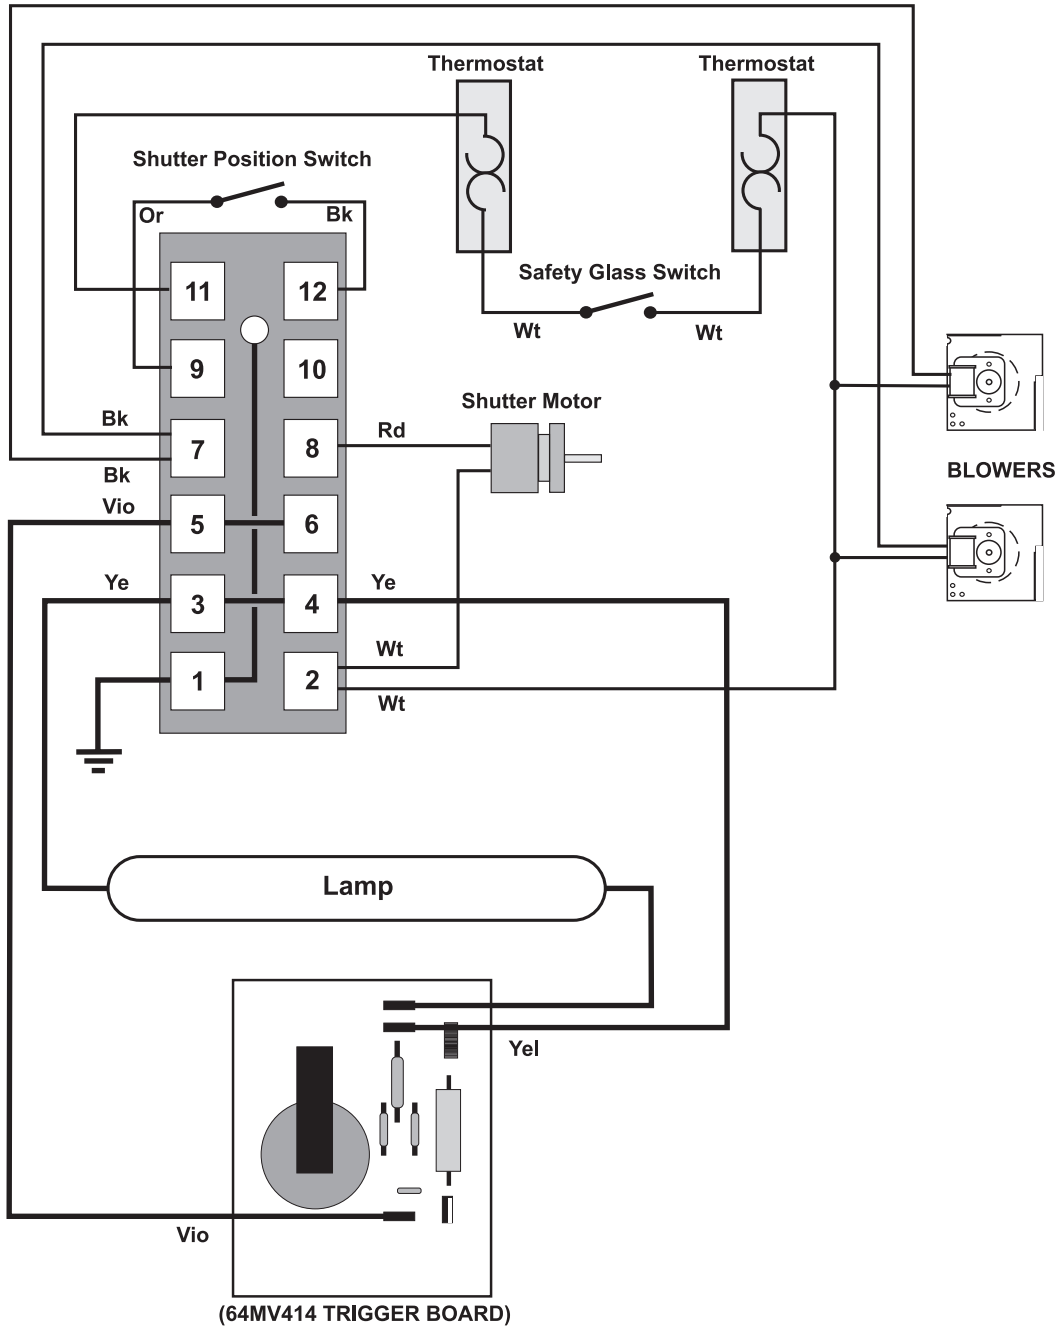

# AL83 LAMP HEAD

# AL83 VOLTAGE SELECTION SWITCH WIRING