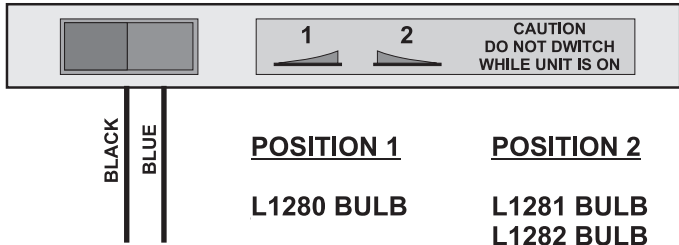

AL83 CAPACITOR ASSEMBLY WIRING