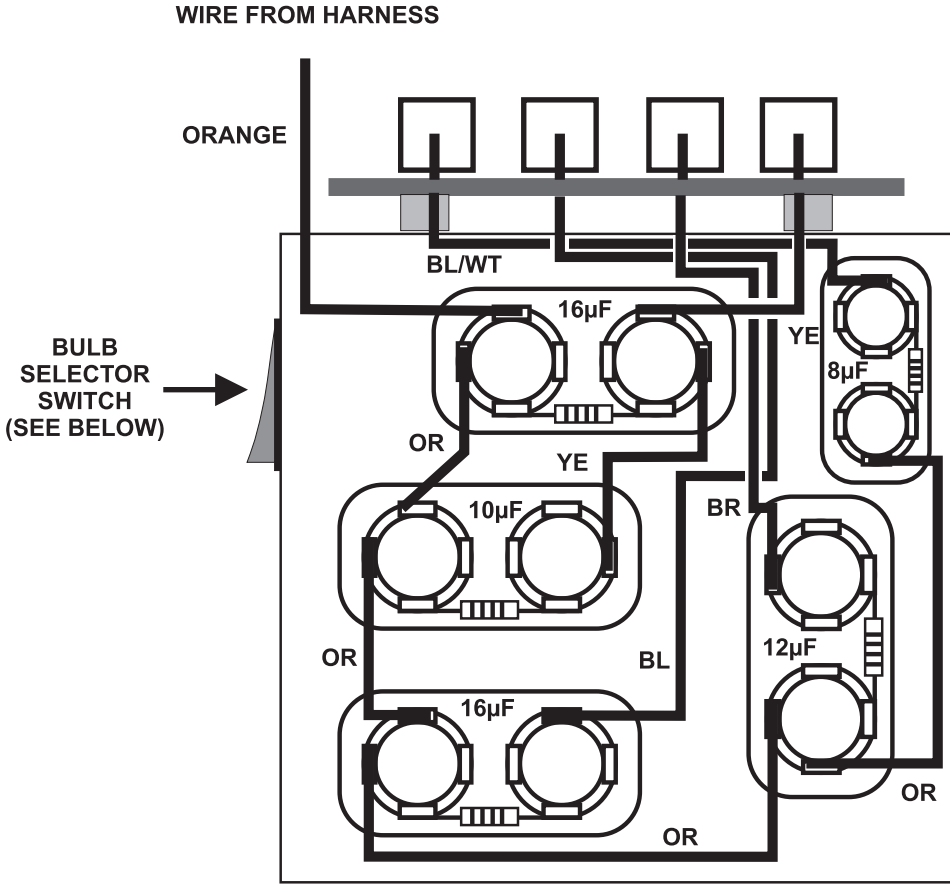

# AL83 LAMP HEAD

# AL83 VOLTAGE SELECTION SWITCH WIRING